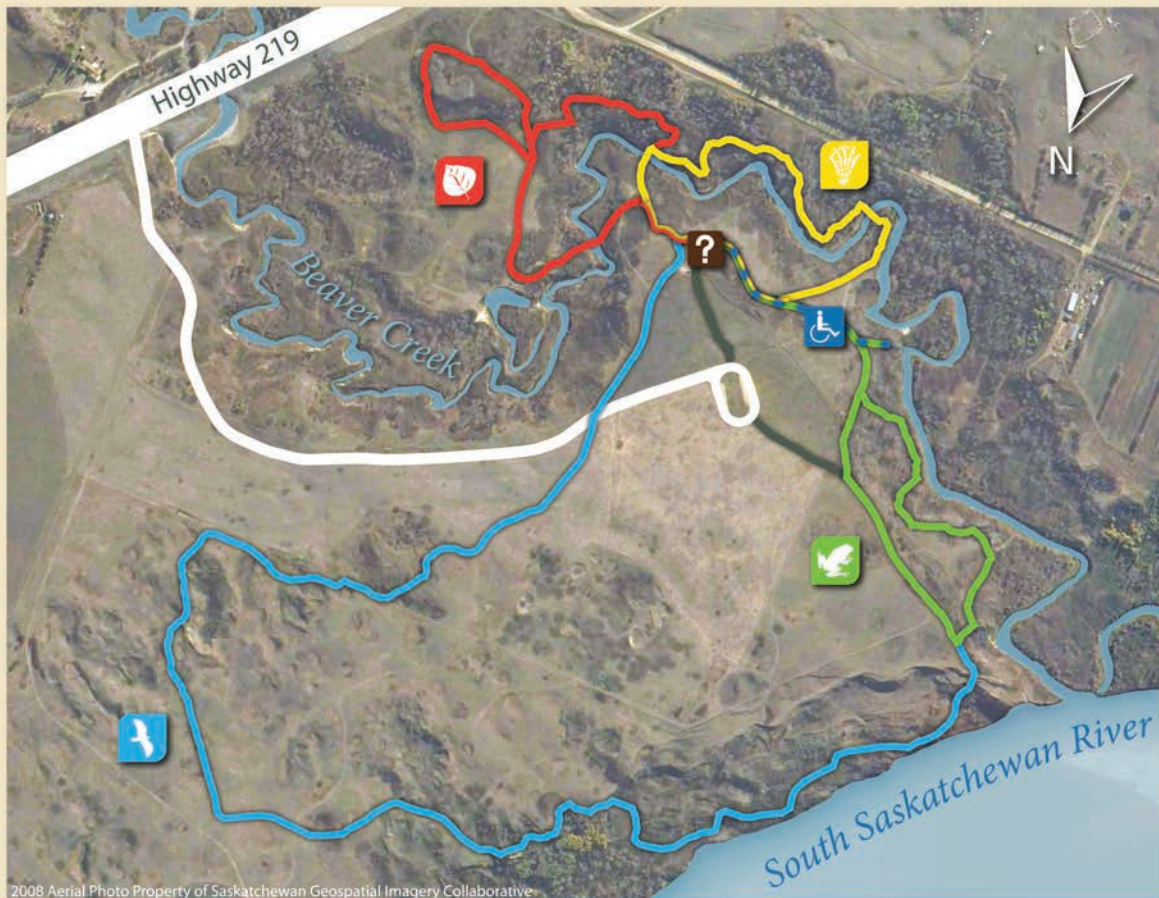

Welcome to Beaver Creek Conservation Area!

Beaver Creek Trails

- 
Aspen Grove Trail: 25 minute loop from Visitor Centre (1.3 km)
 - 
Discovery Trail: 17 minute loop from Visitor Centre (0.9 km)
 - 
River View Trail: 30 minute loop from Visitor Centre (1.5 km)
 - 
Living Sky Trail: 60 minute loop from Visitor Centre (3.2 km)
-  Seasonally Accessible Trail
 -  Visitor Centre

BCCA Hours:

Wednesday - Sunday 9 am - 4 pm
 Monday - Tuesday CLOSED