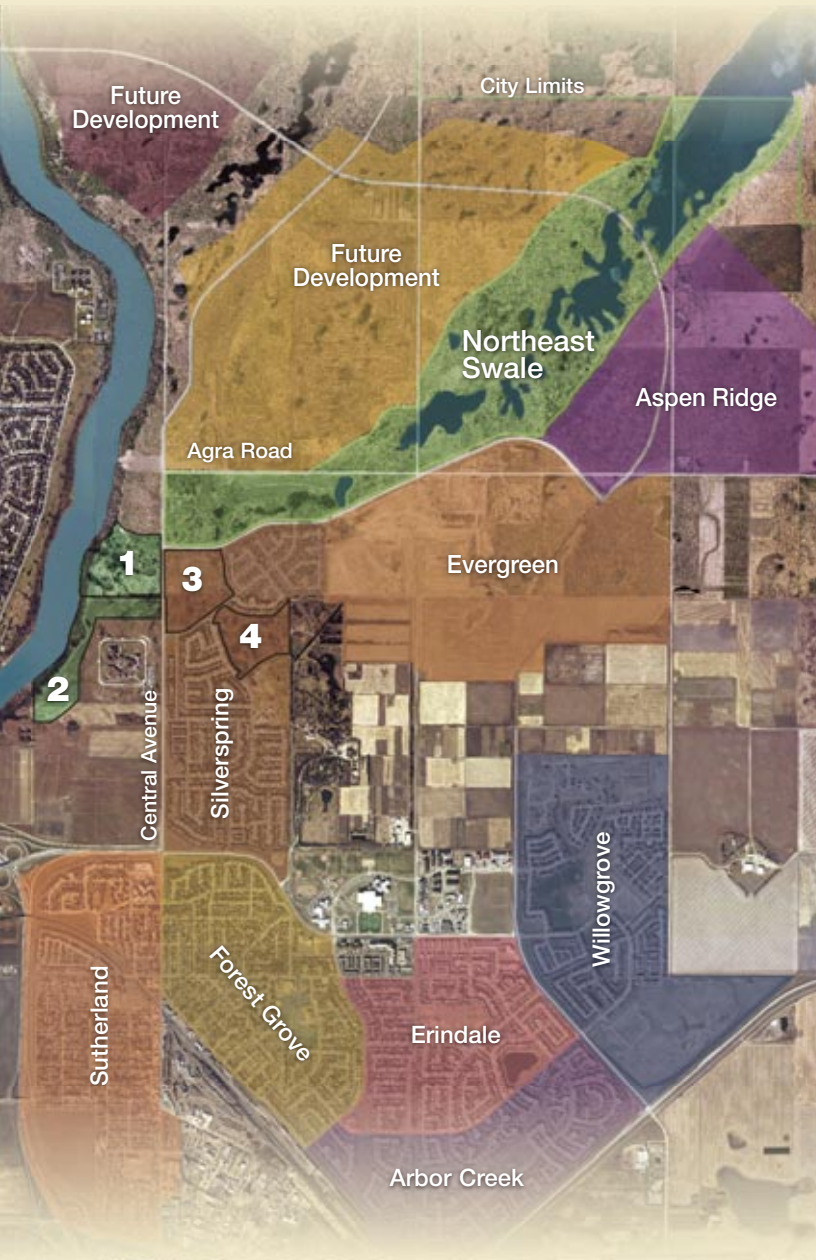

Northeast Swale Location Map

1. Peturrson's Ravine
2. Crocus Prairie
3. University of Saskatchewan Reclamation Site
4. Saskatoon Natural Grasslands

0 250 500 1,000
Meters

Aerial imagery courtesy of the City of Saskatoon and the Saskatchewan Geospatial Imagery Collaborative